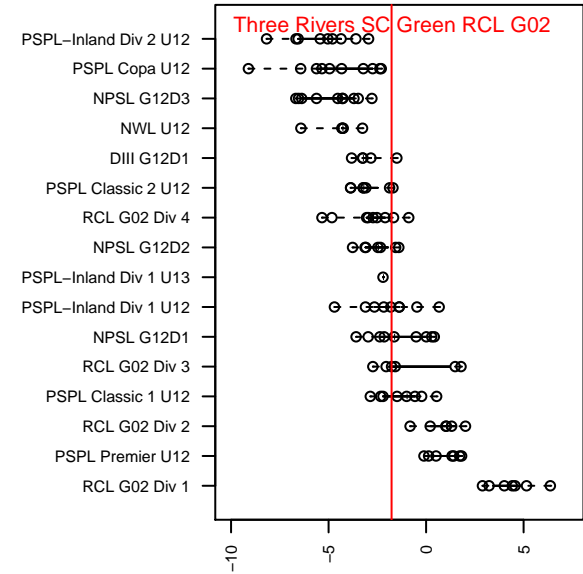

Three Rivers SC Green RCL G02

Three Rivers SC
 Pasco, WA
 G02 total strength=608
 attack=0.57 defense=0.47
 fall league = RCL G02 Div 3
 spr league = Win RCL G02 Div 3
 notes= Mendoza 2014

alt names used:
 GU12 Green 3RSC
 3RSC Green G02
 3RSC RCL Green–Mendoza
 3RSC RCL Green–Mendoza
 3RSC RCL Green–Mendoza

Venues played:
 2014 Clash At the Border Gold/Silver U12
 2014 Mt Hood Challenge U12
 2014 RCL G02 Div 3
 2014 Win RCL G02 Div 3
 2014 WYS Presidents Cup G02 Division 2

Three Rivers SC Green RCL G02
 Dots are actual minus expected GF (blue circles) and GA (red triangles).
 Blue line is smoothed change in attack strength. Red is smoothed change in defense strength.

**attack and defense variance (black dot)
relative to other teams
and top 10 in region**

**attack and defense rating
relative to others at age
and all opponents in last 13 months**

Performance relative to 13 month average